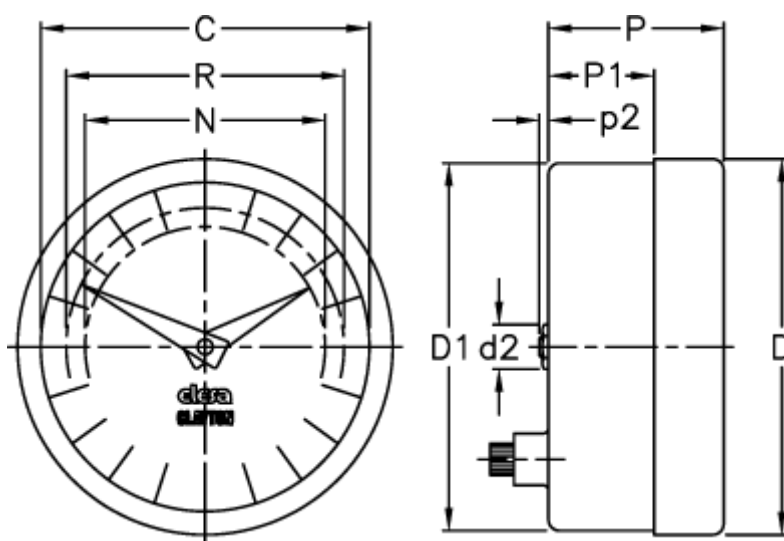

Article number: 2307024225

Description: E+G Positive drive indicator
PA01-0036-S

Measures

C = 42

R = 37

D = 49.6

D1 = 48.3

d2 = 8

N = 30

P = 30

P1 = 20.5

p2 = 1.6